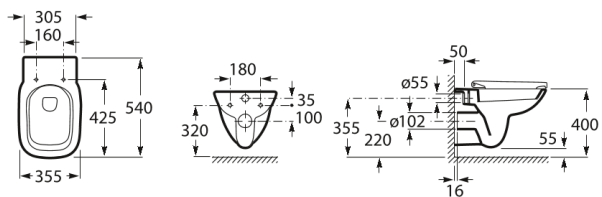

**DEBBA**

**Vitreous china Rimless wall-hung WC**

**DIMENSIONS**

Length	355 mm
Width	540 mm
Height	400 mm

**COLOURS AND FINISHES**

**TECHNICAL DRAWINGS**

**FEATURES**

- Flushing system: Washdown
- Installation type: Wall-hung
- Outlet type: Horizontal
- Recommended for public spaces
- Rim type: Rimless
- Shape: Square
- Sustainable product

COMPATIBLE WITH

Square - Soft-closing WC  
seat and cover

8019D2..B

Debba square

8019D2..5

Soft-closing seat and  
cover for toilet

8019D2..4

Square - WC seat and  
cover

8019D0..B

Seat and cover for toilet

8019D0..4

DUPLO WC - Concealed  
structure for toilet with  
dual flush cistern (6/3 L)

890090020